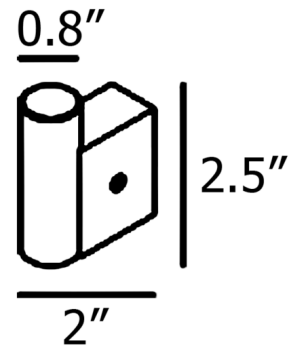

By Muuto

Description

The Attach Coat Hook was inspired by the juxtaposition of two simple geometric forms: a cylinder and a rectangular box. The contrasting materials of oak and aluminum add visual interest to the hook and draw upon Scandinavian and industrial influences. Includes one set of 2 hooks.

Shown in pale blue / oak

Specifications

COLOR	Oak
BODY FINISH	Pale Blue
WATTAGE	N/A
DIMMER	N/A
DIMENSIONS	0.827"W x 2.48"H x 2"D
BULB	N/A
COUNTRY OF ORIGIN	China

CLICK TO VIEW PRODUCT

Notes: