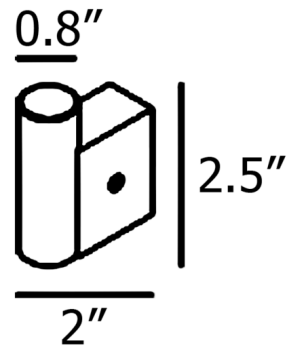

By Muuto

Description

The Attach Coat Hook was inspired by the juxtaposition of two simple geometric forms: a cylinder and a rectangular box. The contrasting materials of oak and aluminum add visual interest to the hook and draw upon Scandinavian and industrial influences. Includes one set of 2 hooks.

Shown in pale blue / oak

Specifications

COLOR	Oak
BODY FINISH	Pale Blue
WATTAGE	N/A
DIMMER	N/A
DIMENSIONS	0.827"W x 2.48"H x 2"D
BULB	N/A
COUNTRY OF ORIGIN	China

CLICK TO VIEW PRODUCT

Notes: