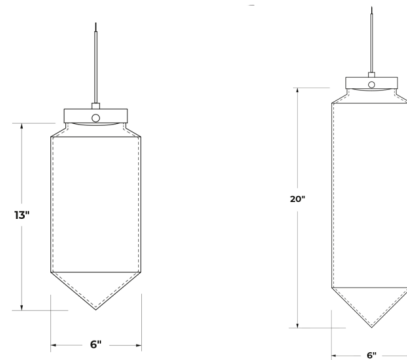

### Specifications

COLOR	Crystal
BODY FINISH	Polished Nickel
WATTAGE	6W
DIMMER	Low Voltage Electronic
DIMENSIONS	6"W x 13"H
INTEGRATED LED MODULE	1 x LED/6W/120V LED
COUNTRY OF ORIGIN	United States

### Technical Information

PRODUCT DIMENSIONS	Adjustable Cable Length: 48"
COLOR RENDERING	90 CRI
LAMP COLOR	2700K
LUMENS/WATT	66.67
LUMINOUS FLUX	400 lumens

Shown in polished nickel / crystal

CLICK TO VIEW PRODUCT