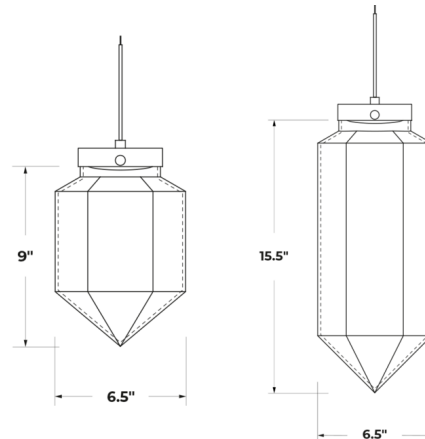

CLICK TO VIEW PRODUCT

Notes: