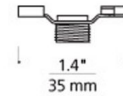

By Visual Comfort Architectural

Description

T-bar clip attaches to Monorail standoff to allow Monorail system to mount to a 9/16 inch (9C) or 15/16 inch (C) T-bar drop ceiling. Use with rigid or adjustable standoff (sold separately). T-bar clip twists into the slat. (Use only if local electrical codes allow). Finish available in black or white. 1.4W.

Shown in black

Specifications

COLOR	N/A
BODY FINISH	Black
WATTAGE	N/A
DIMMER	N/A
DIMENSIONS	1.4"W x 0.56"H
BULB	N/A

CLICK TO VIEW PRODUCT

Notes: