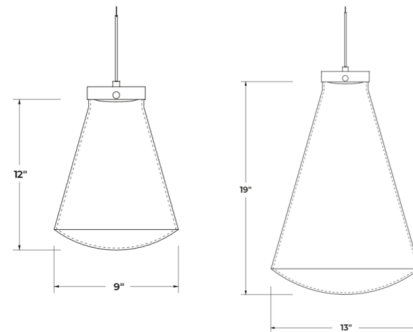

Description

The Flask Pendant brings a sophisticated beauty to your interior space. The industrial inspired cap pairs seamlessly with the tapered shade with a curved bottom hand-blown glass, creating a warm, ambient glow that casts rich, inviting shadows throughout your room. Use alone or group together in varying size and colors to create your own unique look.

Shown in polished nickel / grey

Specifications

COLOR Grey
BODY FINISH Polished Nickel
WATTAGE 6W
DIMMER Low Voltage Electronic
DIMENSIONS 9\"W x 12\"H
INTEGRATED LED MODULE 1 x LED/6W/120V LED
COUNTRY OF ORIGIN United States

Technical Information

PRODUCT DIMENSIONS Adjustable Cable Length: 48"
LAMP COLOR 2700K

CLICK TO VIEW PRODUCT

Notes: