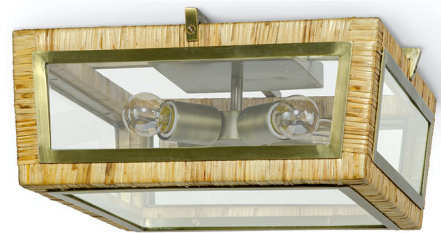

Lightology

lightology.com
866-954-4489
04-25-26

Project: _____

Company: _____

Location: _____ Fixture Type: _____

SPEC #: **PCK1265705**

Approved On: _____ Approved By: _____

Watson Ceiling Light

By Palecek

Description

The Watson Ceiling flush Light brings a hint of the outdoors to your interior space. Natural split rattan is hand-wrapped over a wood frame accented with metal trim and glass panels that cast warm shadows across your room.

Shown in brass / clear

Specifications

COLOR	Clear
BODY FINISH	Brass
WATTAGE	28W
DIMMER	N/A
DIMENSIONS	15.25"W x 6.5"H
BULB NOT INCLUDED	4 x A19/Medium (E26)/7W/120V LED
OTHER BULB OPTIONS	A19/Medium (E26)/40W/120V Incandescent