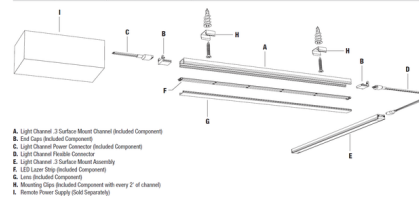

Light Channel .3 Static White Surface Mount Complete Fixture

By PureEdge Lighting

Description

The Light Channel .3 Surface Mount Complete Fixture is a slim profile channel available in 12 inch increments up to 120 inches (see attached chart for actual lengths). Finish in Satin Aluminum with a diffused, or clear lens for maximum light levels. Available in 3 (3.3 watts) or 5 (4.4 watts) available in a variety of static white color temperature options. Included components: Light Channel .3 Surface Mount Channel, Light Channel .3 Surface Mount Assembly, Lens (diffused or clear), Light Channel Power Connector, 24VDC LED Lazer Strip, Mounting Clips (included with every 2 feet of channel), and End Caps. NOTE: A remote Universal power supply is required (dimmable ELV/TRIAC/0-10V), and sold separately. Required 24V power supply, dimmer control, and optional mounting accessories sold separately.

Specifications

COLOR . . . . . Clear Lens
BODY FINISH . . . . . Satin Aluminum
WATTAGE 3W
DIMMER . . . . . Low Voltage Electronic
DIMENSIONS . . . . . 12"L x 0.7"W x 0.35"H
INTEGRATED LED MODULE . . . . . 1 x LED/3W/24V LED

Technical Information

LAMP LIFE . . . . . 50000 hours
COLOR RENDERING . . . . . 95 CRI
LAMP COLOR 2700K
LUMENS/WATT 67.00
LUMINOUS FLUX . . . . . 201 lumens

CLICK TO VIEW PRODUCT

Notes: _____