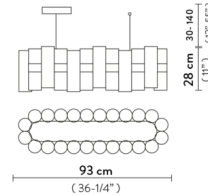

Description

The La Lollo Linear Pendant pays homage to the elegant designs and glamorous stars of the mid-century era with a modern twist. La Lollo features an array of techno-polymer cylinders arranged at offset heights along a central LED strip. It produces a dazzling display of light perfectly suited to public spaces and large installations. TRIAC, 0-10V, PWM dimmable (other dimming systems may be available on request).

Shown in white / gold fume

Specifications

COLOR	Gold Fume
BODY FINISH	White
WATTAGE	70W
DIMMER	Standard 120V
DIMENSIONS	36.6"L x 11"W x 11"H
INTEGRATED LED MODULE	1 x LED/70W/120-230V LED
COUNTRY OF ORIGIN	Italy