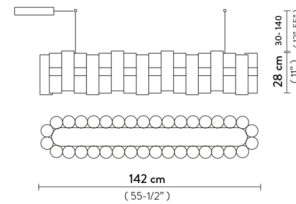

Description

The La Lollo Linear Pendant pays homage to the elegant designs and glamorous stars of the mid-century era with a modern twist. La Lollo features an array of techno-polymer cylinders arranged at offset heights along a central LED strip. It produces a dazzling display of light perfectly suited to public spaces and large installations. TRIAC, 0-10V, PWM dimmable (other dimming systems may be available on request).

Shown in white / gold fume

Specifications

COLOR	Gold Fume
BODY FINISH	White
WATTAGE	70W
DIMMER	Standard 120V
DIMENSIONS	36.6"L x 11"W x 11"H
INTEGRATED LED MODULE	1 x LED/70W/120-230V LED
COUNTRY OF ORIGIN	Italy