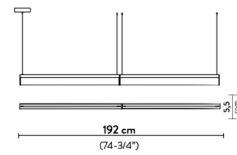

Specifications

COLOR	Plisse
BODY FINISH	Black
WATTAGE	35W
DIMMER	Low Voltage Electronic
DIMENSIONS	37.8"L x 2.2"W x 3.9"H
INTEGRATED LED MODULE	1 x LED/35W/120V LED
COUNTRY OF ORIGIN	Italy

Technical Information

LAMP COLOR	3000K
LUMENS/WATT	107.74
LUMINOUS FLUX	3771 lumens

Shown in black / plisse

Wire length: min 20 cm - max 140 cm
min 8" max 55"

Wire length: min 20 cm - max 140 cm
min 8" max 55"

CLICK TO VIEW PRODUCT