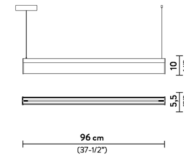

Specifications

COLOR	Plisse
BODY FINISH	Black
WATTAGE	35W
DIMMER	Low Voltage Electronic
DIMENSIONS	37.8"L x 2.2"W x 3.9"H
INTEGRATED LED MODULE	1 x LED/35W/120V LED
COUNTRY OF ORIGIN	Italy

Technical Information

LAMP COLOR	3000K
LUMENS/WATT	107.74
LUMINOUS FLUX	3771 lumens

Shown in black / plisse

Wire length: min 20 cm - max 140 cm
min 8" max 55"

Wire length: min 20 cm - max 140 cm
min 8" max 55"

CLICK TO VIEW PRODUCT