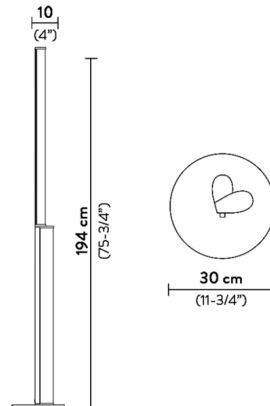

### Specifications

COLOR	Plisse
BODY FINISH	Black
WATTAGE	70W
DIMMER	Included
DIMENSIONS	11.8"W x 76.4"H
INTEGRATED LED MODULE	1 x LED/70W/120V LED
COUNTRY OF ORIGIN	Italy

### Technical Information

LAMP COLOR	3000K
LUMENS/WATT	107.74
LUMINOUS FLUX	7542 lumens

Shown in black / plisse

CLICK TO VIEW PRODUCT

Notes: