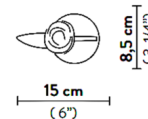

CLICK TO VIEW PRODUCT

Notes: