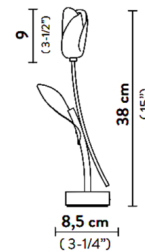

CLICK TO VIEW PRODUCT

Notes: