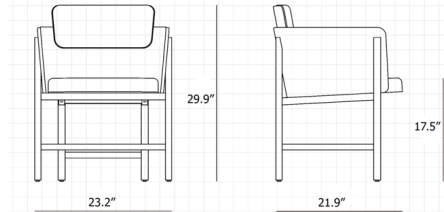

Lightology

lightology.com
866-954-4489
04-22-26

Project: _____

Company: _____

Location: _____ Fixture Type: _____

SPEC #: **STL1266557**

Approved On: _____ Approved By: _____

Aya Dining Armchair By Stellar Works

Description

The Aya Dining Armchair was born from the fusion of Asian and Scandinavian design with a simple expression belying expert craftsmanship and attention to detail. The straight, solid wood frame supports an upholstered seat with gently angled arms and back for a comfortable and supportive feel.

Shown in oak / field 182

Specifications

| | |
|-------------------|----------------------------|
| COLOR | Field 182 |
| BODY FINISH | Oak |
| WATTAGE | N/A |
| DIMMER | N/A |
| DIMENSIONS | 23.22"W x 29.92"H x 21.9"D |
| BULB | N/A |
| COUNTRY OF ORIGIN | China |