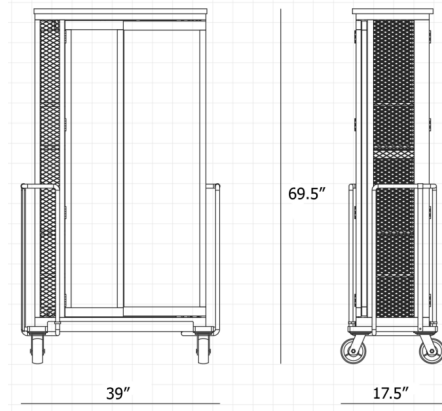

By Stellar Works

Description

The Cabinet of Curiosity Read is a stylish wooden and glass bookcase set atop a steel cart with casters. The cart was inspired by the trolleys used in ceramics factories to load large kilns. This industrial accent is echoed in the metal mesh over the cabinet's glass side panels. The Cabinet of Curiosity's unique blend of decorative influences makes it a versatile addition to any interior.

Shown in black / natural walnut

Specifications

COLOR	Natural Walnut
BODY FINISH	Black
WATTAGE	N/A
DIMMER	N/A
DIMENSIONS	38.98"W x 69.49"H x 17.5"D
BULB	N/A
COUNTRY OF ORIGIN	China

CLICK TO VIEW PRODUCT

Notes: