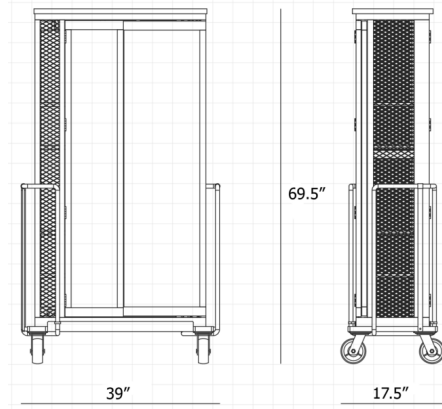

Lightology

lightology.com
866-954-4489
04-12-26

Project: _____

Company: _____

Location: _____ Fixture Type: _____

SPEC #: **STL1266567**

Approved On: _____ Approved By: _____

Cabinet of Curiosity Read By Stellar Works

Description

The Cabinet of Curiosity Read is a stylish wooden and glass bookcase set atop a steel cart with casters. The cart was inspired by the trolleys used in ceramics factories to load large kilns. This industrial accent is echoed in the metal mesh over the cabinet's glass side panels. The Cabinet of Curiosity's unique blend of decorative influences makes it a versatile addition to any interior.

Shown in black / natural walnut

Specifications

COLOR	Natural Walnut
BODY FINISH	Black
WATTAGE	N/A
DIMMER	N/A
DIMENSIONS	38.98"W x 69.49"H x 17.5"D
BULB	N/A
COUNTRY OF ORIGIN	China

CLICK TO VIEW PRODUCT

Notes: