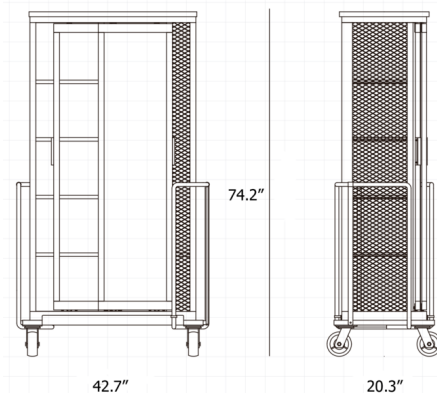

## Cabinet of Curiosity Dress

By Stellar Works

### Description

The Cabinet of Curiosity Read is a stylish wooden and glass wardrobe set atop a steel cart with casters. The cart was inspired by the trolleys used in ceramics factories to load large kilns. This industrial accent is echoed in the metal mesh over the cabinet's glass side panels. The Cabinet of Curiosity's unique blend of decorative influences makes it a versatile addition to any interior.

### Specifications

COLOR	Natural Walnut
BODY FINISH	Black
WATTAGE	N/A
DIMMER	N/A
DIMENSIONS	42.7\"W x 74.2\"H x 20.3\"D
BULB	N/A
COUNTRY OF ORIGIN	China

CLICK TO VIEW PRODUCT

Notes: