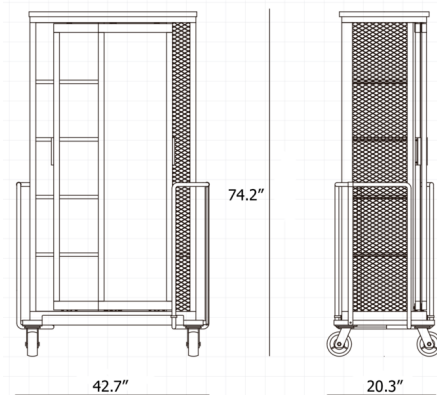

Lightology

lightology.com
866-954-4489
06-04-26

Project: _____

Company: _____

Location: _____ Fixture Type: _____

SPEC #: **STL1266568**

Approved On: _____ Approved By: _____

Cabinet of Curiosity Dress By Stellar Works

Description

The Cabinet of Curiosity Dress is a stylish wooden and glass wardrobe set atop a steel cart with casters. The cart was inspired by the trolleys used in ceramics factories to load large kilns. This industrial accent is echoed in the metal mesh over the cabinet's glass side panels. The Cabinet of Curiosity's unique blend of decorative influences makes it a versatile addition to any interior.

Shown in black / natural walnut

Specifications

COLOR	Natural Walnut
BODY FINISH	Black
WATTAGE	N/A
DIMMER	N/A
DIMENSIONS	42.7\"W x 74.2\"H x 20.3\"D
BULB	N/A
COUNTRY OF ORIGIN	China

CLICK TO VIEW PRODUCT

Notes: