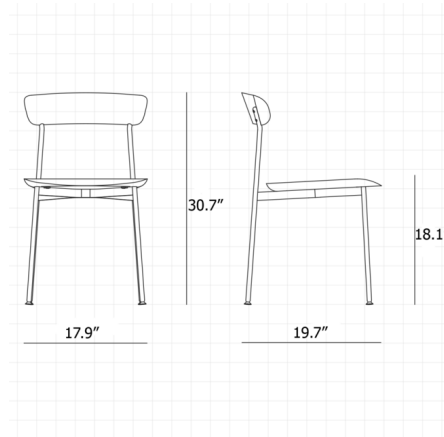

Shown in black / natural walnut

Specifications

COLOR	Natural Walnut
BODY FINISH	Black
WATTAGE	N/A
DIMMER	N/A
DIMENSIONS	17.9\"W x 30.7\"H x 19.68\"D
BULB	N/A
COUNTRY OF ORIGIN	China

CLICK TO VIEW PRODUCT

Notes: