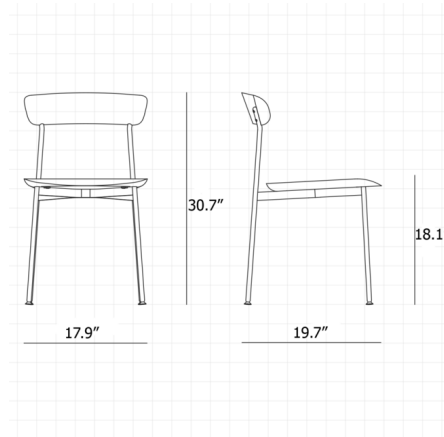

### Specifications

COLOR	Natural Walnut
BODY FINISH	Black
WATTAGE	N/A
DIMMER	N/A
DIMENSIONS	17.9\"W x 30.7\"H x 19.68\"D
BULB	N/A
COUNTRY OF ORIGIN	China

CLICK TO VIEW PRODUCT

Notes: