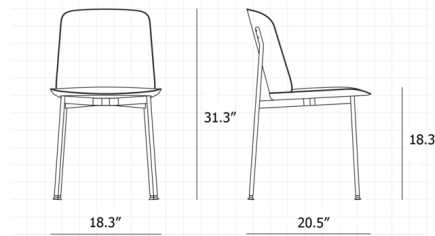

Shown in black / main line flax 36

Specifications

| | |
|-------------------|--------------------------|
| COLOR | Main Line Flax 36 |
| BODY FINISH | Black |
| WATTAGE | N/A |
| DIMMER | N/A |
| DIMENSIONS | 18.3"W x 31.3"H x 20.5"D |
| BULB | N/A |
| COUNTRY OF ORIGIN | China |