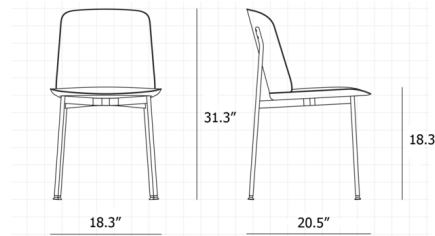

Shown in black / main line flax 36

Specifications

COLOR	Main Line Flax 36
BODY FINISH	Black
WATTAGE	N/A
DIMMER	N/A
DIMENSIONS	18.3"W x 31.3"H x 20.5"D
BULB	N/A
COUNTRY OF ORIGIN	China

CLICK TO VIEW PRODUCT