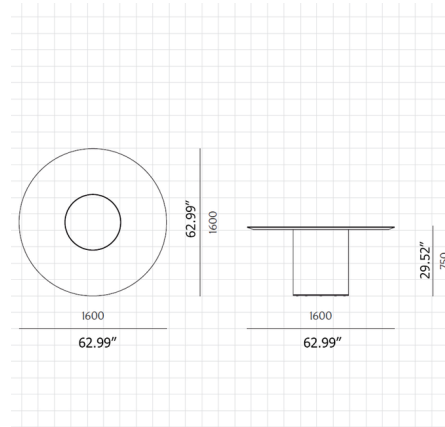

Lightology

lightology.com
866-954-4489
04-25-26

Project: _____

Company: _____

Location: _____ Fixture Type: _____

SPEC #: **STL1266576**

Approved On: _____ Approved By: _____

Crawford Dining Table

By Stellar Works

Description

The Crawford Dining Table is inspired by Japanese design sensibilities with a refined and stoic expression. The slender tabletop creates a sense of lightness balancing over the sturdy base. Crawford will complement a variety of decor styles with its straightforward aesthetic.

Shown in natural walnut / brass

Specifications

COLOR	Brass
BODY FINISH	Natural Walnut
WATTAGE	N/A
DIMMER	N/A
DIMENSIONS	62.99"W x 29.52"H
BULB	N/A
COUNTRY OF ORIGIN	China

CLICK TO VIEW PRODUCT

Notes: