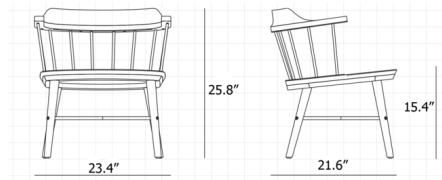

Shown in black / natural walnut

Specifications

COLOR	Natural Walnut
BODY FINISH	Black
WATTAGE	N/A
DIMMER	N/A
DIMENSIONS	23.4\"W x 25.8\"H x 21.6\"D
BULB	N/A
COUNTRY OF ORIGIN	China

CLICK TO VIEW PRODUCT

Notes: