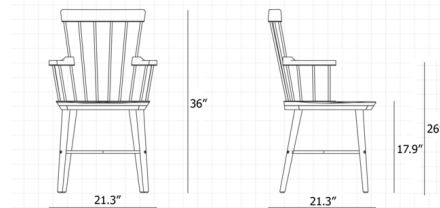

### Specifications

COLOR	Natural Walnut
BODY FINISH	Black
WATTAGE	N/A
DIMMER	N/A
DIMENSIONS	21.3\"W x 36\"H x 21.3\"D
BULB	N/A
COUNTRY OF ORIGIN	China

CLICK TO VIEW PRODUCT

Notes: