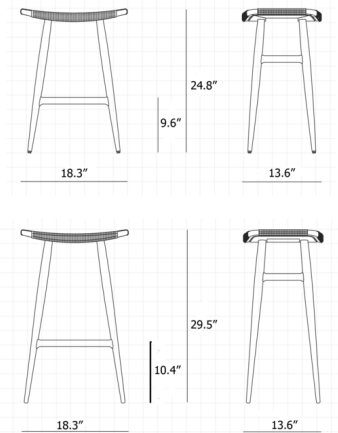

### Description

The Freja Bar / Counter Stool blends Scandinavian and Japanese influences to create a simple but elegant piece with soothing visual appeal. As the stool is viewed from different angles, the legs and crossbars overlap to create a trellis-like appearance and add a dynamic element to the unornamented design. The seat is available in woven paper cord for a more rustic, textured look or leather for a sleeker, modern expression. Note: The bar height stool is only available with paper cord seat.

### Specifications

COLOR . . . . . Black Paper Cord  
BODY FINISH . . . . . Natural Walnut  
WATTAGE . . . . . N/A  
DIMMER . . . . . N/A  
DIMENSIONS . . . . . 18.3"W x 24.8"H x 13.6"D  
BULB . . . . . N/A  
COUNTRY OF ORIGIN . . . . . China