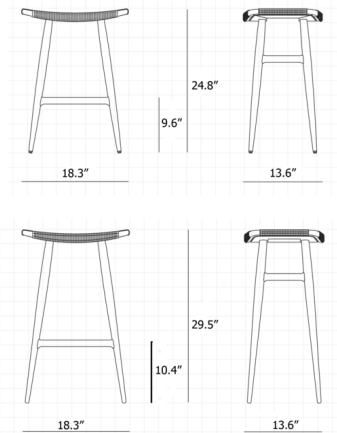

By Stellar Works

Description

The Freja Bar / Counter Stool blends Scandinavian and Japanese influences to create a simple but elegant piece with soothing visual appeal. As the stool is viewed from different angles, the legs and crossbars overlap to create a trellis-like appearance and add a dynamic element to the unornamented design. The seat is available in woven paper cord for a more rustic, textured look or leather for a sleeker, modern expression. Note: The bar height stool is only available with paper cord seat.

Shown in natural walnut / black paper cord

Specifications

COLOR Black Paper Cord
BODY FINISH Natural Walnut
WATTAGE N/A
DIMMER N/A
DIMENSIONS 18.3"W x 24.8"H x 13.6"D
BULB N/A
COUNTRY OF ORIGIN China

CLICK TO VIEW PRODUCT