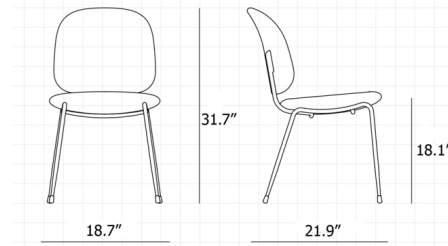

Shown in black / omega ice leather

Specifications

COLOR	Omega Ice Leather
BODY FINISH	Black
WATTAGE	N/A
DIMMER	N/A
DIMENSIONS	18.7"W x 31.69"H x 21.85"D
BULB	N/A
COUNTRY OF ORIGIN	China

CLICK TO VIEW PRODUCT