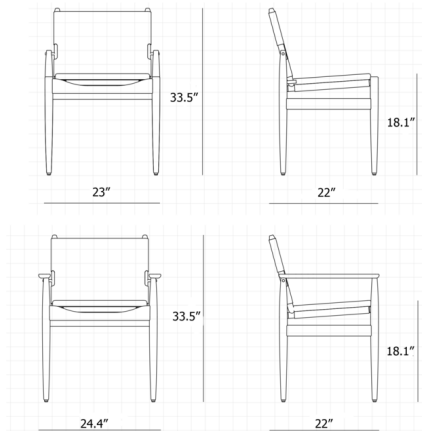

### Specifications

COLOR	Milano Black Leather
BODY FINISH	Natural Walnut
WATTAGE	N/A
DIMMER	N/A
DIMENSIONS	24.4"W x 33.46"H x 22.04"D
BULB	N/A
COUNTRY OF ORIGIN	China

CLICK TO VIEW PRODUCT

Notes: