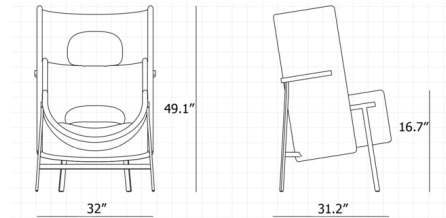

By Stellar Works

Description

The Kite Highback Lounge Chair was designed with common areas and public spaces in mind. However, while many compact chairs designed for such use feature low and compact backs, the Kite Highback Chair puts its back on full display while maintaining a small footprint on the floor. Kite encourages the user to lean against the back rather than merely sit for a relaxing and comfortable feel. The cylindrical back wraps around the sides of the chair to provide a place for solitude if desired.

Shown in black / manhattan 804

Specifications

COLOR	Manhattan 804
BODY FINISH	Black
WATTAGE	N/A
DIMMER	N/A
DIMENSIONS	32"W x 49.1"H x 31.2"D
BULB	N/A
COUNTRY OF ORIGIN	China

CLICK TO VIEW PRODUCT

Notes: