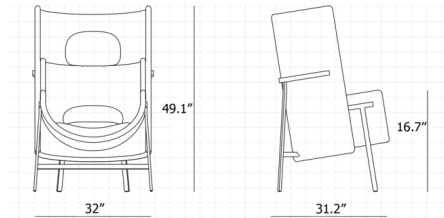

### Description

The Kite Highback Lounge Chair was designed with common areas and public spaces in mind. However, while many compact chairs designed for such use feature low and compact backs, the Kite Highback Chair puts its back on full display while maintaining a small footprint on the floor. Kite encourages the user to lean against the back rather than merely sit for a relaxing and comfortable feel. The cylindrical back wraps around the sides of the chair to provide a place for solitude if desired.

### Specifications

COLOR	Manhattan 804
BODY FINISH	Black
WATTAGE	N/A
DIMMER	N/A
DIMENSIONS	32"W x 49.1"H x 31.2"D
BULB	N/A
COUNTRY OF ORIGIN	China

CLICK TO VIEW PRODUCT

Notes: