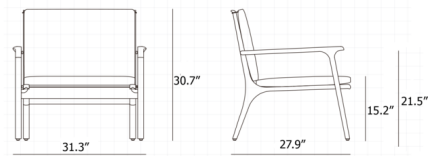

### Specifications

COLOR	Omega Ice Leather
BODY FINISH	Natural Oak
WATTAGE	N/A
DIMMER	N/A
DIMENSIONS	31.2\"W x 30.7\"H x 27.9\"D
BULB	N/A
COUNTRY OF ORIGIN	China

CLICK TO VIEW PRODUCT

Notes: