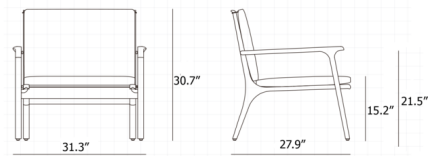

Lightology

lightology.com
866-954-4489
04-08-26

Project: _____

Company: _____

Location: _____ Fixture Type: _____

SPEC #: **STL1266639**

Approved On: _____ Approved By: _____

Ren Lounge Chair By Stellar Works

Description

When creating the Ren Lounge Chair, design studio Space Copenhagen aimed to imbue it with the Danish Modernist principles of high-quality craftsmanship and thoughtful design that blends form and function. The result is this chic chair, which sports a leather-upholstered cushion atop a wood veneer frame and solid wood legs. Ren's construction and its aesthetic combination of curved and angular lines also borrows from Asian traditions, making it a timeless, global-inspired piece for any space.

Specifications

COLOR	Omega Ice Leather
BODY FINISH	Natural Oak
WATTAGE	N/A
DIMMER	N/A
DIMENSIONS	31.2\"W x 30.7\"H x 27.9\"D
BULB	N/A
COUNTRY OF ORIGIN	China

CLICK TO VIEW PRODUCT

Notes: