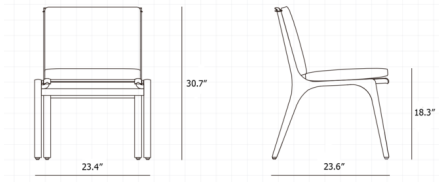

Shown in natural oak / omega ice leather

Specifications

COLOR	Omega Ice Leather
BODY FINISH	Natural Oak
WATTAGE	N/A
DIMMER	N/A
DIMENSIONS	23.4\"W x 30.5\"H x 23.5\"D
BULB	N/A
COUNTRY OF ORIGIN	China

CLICK TO VIEW PRODUCT