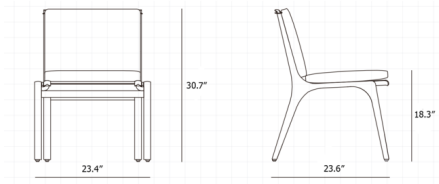

Shown in natural oak / omega ice leather

Specifications

COLOR	Omega Ice Leather
BODY FINISH	Natural Oak
WATTAGE	N/A
DIMMER	N/A
DIMENSIONS	23.4\"W x 30.5\"H x 23.5\"D
BULB	N/A
COUNTRY OF ORIGIN	China

CLICK TO VIEW PRODUCT