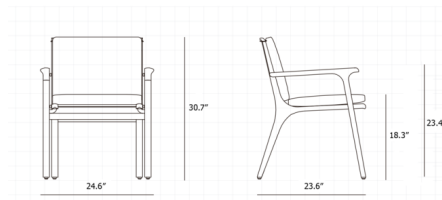

Shown in natural oak / omega ice leather

Specifications

COLOR	Omega Ice Leather
BODY FINISH	Natural Oak
WATTAGE	N/A
DIMMER	N/A
DIMENSIONS	24.6\"W x 30.7\"H x 23.6\"D
BULB	N/A
COUNTRY OF ORIGIN	China

CLICK TO VIEW PRODUCT