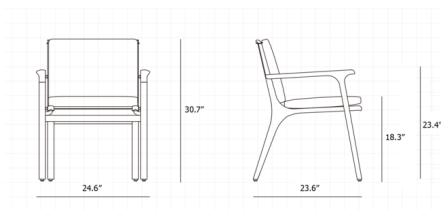

### Specifications

COLOR	Omega Ice Leather
BODY FINISH	Natural Oak
WATTAGE	N/A
DIMMER	N/A
DIMENSIONS	24.6"W x 30.7"H x 23.6"D
BULB	N/A
COUNTRY OF ORIGIN	China

Notes:

CLICK TO VIEW PRODUCT