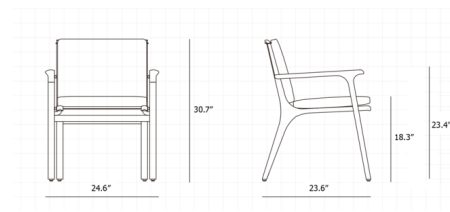

Description

When creating the Ren Dining Armchair, design studio Space Copenhagen aimed to imbue it with the Danish Modernist principles of high-quality craftsmanship and thoughtful design that blends form and function. The result is this chic chair, which sports a leather-upholstered cushion atop a wood veneer frame and solid wood legs. Ren's construction and its aesthetic combination of curved and angular lines also borrows from Asian traditions, making it a timeless, global-inspired piece for any space.

Shown in natural oak / omega ice leather

Specifications

COLOR	Omega Ice Leather
BODY FINISH	Natural Oak
WATTAGE	N/A
DIMMER	N/A
DIMENSIONS	24.6"W x 30.7"H x 23.6"D
BULB	N/A
COUNTRY OF ORIGIN	China

Notes:

CLICK TO VIEW PRODUCT