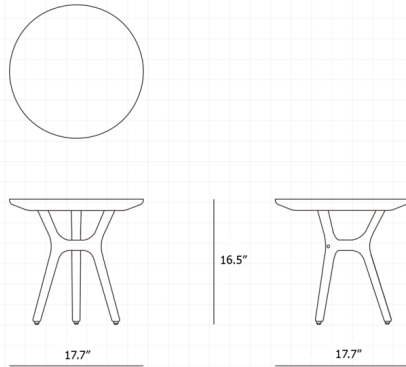

By Stellar Works

Description

When creating the Ren Side Table, design studio Space Copenhagen aimed to imbue it with the Danish Modernist principles of high-quality craftsmanship and thoughtful design that blends form and function. The result is this chic side table which features a combination of curved and angular lines also borrows from Asian traditions, making it a timeless, global-inspired piece for any space.

Shown in natural walnut

Specifications

COLOR	N/A
BODY FINISH	Natural Walnut
WATTAGE	N/A
DIMMER	N/A
DIMENSIONS	17.71\"W x 16.53\"H
BULB	N/A
COUNTRY OF ORIGIN	China

CLICK TO VIEW PRODUCT

Notes: