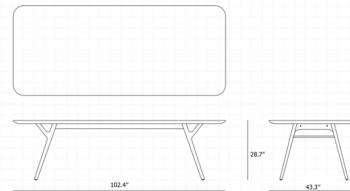

By Stellar Works

Description

When creating the Ren Dining Table, design studio Space Copenhagen aimed to imbue it with the Danish Modernist principles of high-quality craftsmanship and thoughtful design that blends form and function. The result is this chic dining table which features a combination of curved and angular lines and also borrows from Asian traditions, making it a timeless, global-inspired piece for any space.

Shown in natural walnut

Specifications

COLOR	N/A
BODY FINISH	Natural Walnut
WATTAGE	N/A
DIMMER	N/A
DIMENSIONS	82.67"W x 28.74"H x 43.3"D
BULB	N/A
COUNTRY OF ORIGIN	China

CLICK TO VIEW PRODUCT

Notes: