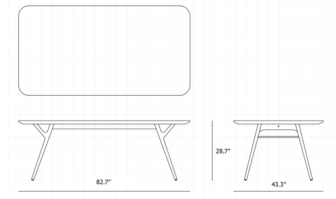

### Specifications

COLOR	N/A
BODY FINISH	Natural Walnut
WATTAGE	N/A
DIMMER	N/A
DIMENSIONS	82.67"W x 28.74"H x 43.3"D
BULB	N/A
COUNTRY OF ORIGIN	China

CLICK TO VIEW PRODUCT

Notes: