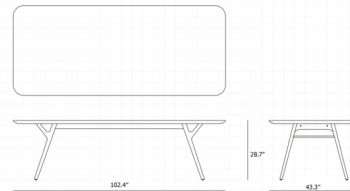

### Specifications

COLOR	N/A
BODY FINISH	Natural Walnut
WATTAGE	N/A
DIMMER	N/A
DIMENSIONS	82.67"W x 28.74"H x 43.3"D
BULB	N/A
COUNTRY OF ORIGIN	China

CLICK TO VIEW PRODUCT

Notes: