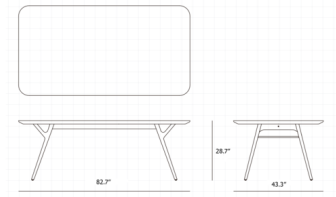

Shown in natural walnut

Specifications

COLOR	N/A
BODY FINISH	Natural Walnut
WATTAGE	N/A
DIMMER	N/A
DIMENSIONS	82.67"W x 28.74"H x 43.3"D
BULB	N/A
COUNTRY OF ORIGIN	China

CLICK TO VIEW PRODUCT

Notes: