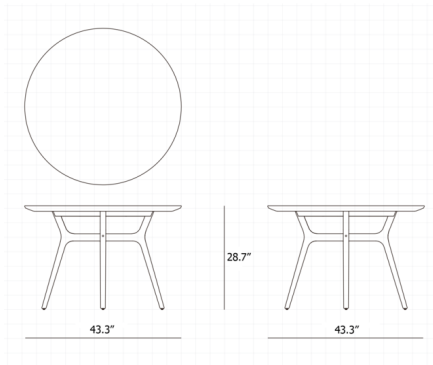

### Description

When creating the Ren Round Dining Table, design studio Space Copenhagen aimed to imbue it with the Danish Modernist principles of high-quality craftsmanship and thoughtful design that blends form and function. The result is this chic dining table which features a combination of curved and angular lines and also borrows from Asian traditions, making it a timeless, global-inspired piece for any space.

### Specifications

COLOR	N/A
BODY FINISH	Natural Walnut
WATTAGE	N/A
DIMMER	N/A
DIMENSIONS	43.3\"W x 28.7\"H
BULB	N/A
COUNTRY OF ORIGIN	China

CLICK TO VIEW PRODUCT

Notes: