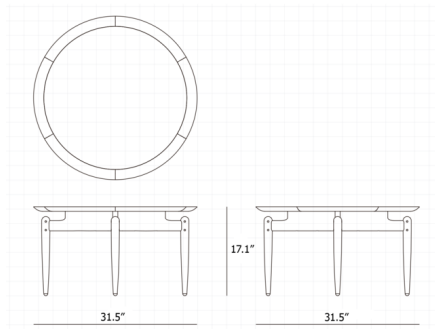

### Description

The Slow Round Coffee Table features a flowing, organic design that draws upon Danish mid-century influences and celebrates timeless craftsmanship. The solid wood frame supports a round wood veneer tabletop for a combination of curved and straight lines. Understated decorative accents give the piece a minimal feel and highlight the table's silhouette and wood grain.

### Specifications

COLOR	N/A
BODY FINISH	Natural Walnut
WATTAGE	N/A
DIMMER	N/A
DIMENSIONS	31.49\"W x 17.12\"H
BULB	N/A
COUNTRY OF ORIGIN	China

CLICK TO VIEW PRODUCT

Notes: