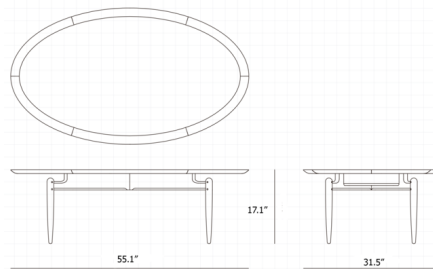

Shown in natural oak

Specifications

| | |
|-------------------|-----------------------------|
| COLOR | N/A |
| BODY FINISH | Natural Oak |
| WATTAGE | N/A |
| DIMMER | N/A |
| DIMENSIONS | 55.11"W x 17.12"H x 31.49"D |
| BULB | N/A |
| COUNTRY OF ORIGIN | China |