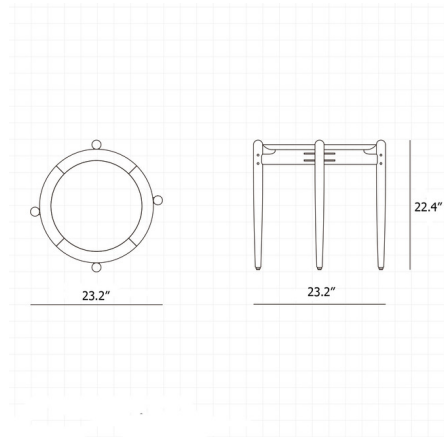

By Stellar Works

Description

The Slow Folding Tray Side Table features a flowing, organic design that draws upon Danish mid-century influences and celebrates timeless craftsmanship. The solid wood frame supports a round wood veneer tabletop for a combination of curved and straight lines. The base folds down for easy storage when not in use.

Shown in soap finished walnut

Specifications

| | |
|-------------------|-------------------|
| COLOR | N/A |
| BODY FINISH | Natural Walnut |
| WATTAGE | N/A |
| DIMMER | N/A |
| DIMENSIONS | 23.23"W x 22.44"H |
| BULB | N/A |
| COUNTRY OF ORIGIN | China |