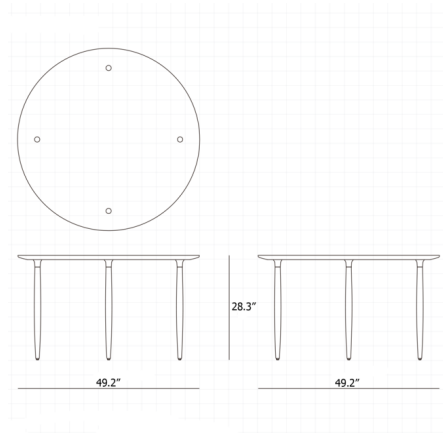

### Description

The Slow Dining Table features a flowing, organic design that draws upon Danish mid-century influences and celebrates timeless craftsmanship. The solid wood frame supports a round wood veneer tabletop for a combination of curved and straight lines. Understated decorative accents give the piece a minimal feel and highlight the table's silhouette and wood grain.

### Specifications

COLOR	N/A
BODY FINISH	Natural Oak
WATTAGE	N/A
DIMMER	N/A
DIMENSIONS	55.11"W x 28.34"H
BULB	N/A
COUNTRY OF ORIGIN	China

CLICK TO VIEW PRODUCT

Notes: