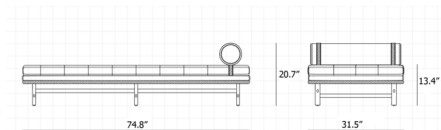

Description

The SW Daybed draws upon simple, functional geometric forms inspired the Bauhaus movement of the early 20th century. SW's linear wood frame supports a rectangular seat with a cylindrical bolster pillow attached to the mattress with leather straps. SW is perfect for adding a refined decorative element to homes and hospitality settings alike.

Shown in natural oak / linen 421 / buckskin leather

Specifications

COLOR Linen 421 / Buckskin Leather
BODY FINISH Natural Oak
WATTAGE N/A
DIMMER N/A
DIMENSIONS 74.8"W x 20.7"H x 31.5"D
BULB N/A
COUNTRY OF ORIGIN China