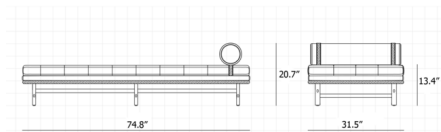

Description

The SW Daybed draws upon simple, functional geometric forms inspired the Bauhaus movement of the early 20th century. SW's linear wood frame supports a rectangular seat with a cylindrical bolster pillow attached to the mattress with leather straps. SW is perfect for adding a refined decorative element to homes and hospitality settings alike.

Shown in natural oak / linen 421 / buckskin leather

Specifications

COLOR	Linen 421 / Buckskin Leather
BODY FINISH	Natural Oak
WATTAGE	N/A
DIMMER	N/A
DIMENSIONS	74.8\"W x 20.7\"H x 31.5\"D
BULB	N/A
COUNTRY OF ORIGIN	China