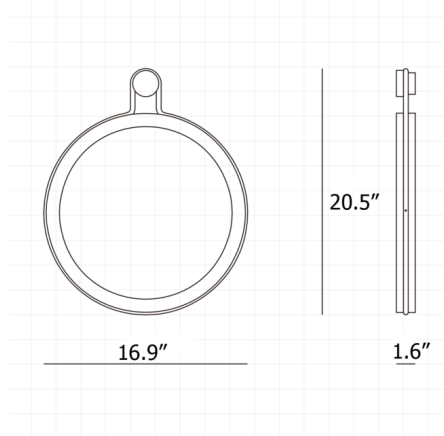

## Utility Mirror

By Stellar Works

### Description

The Utility Mirror offers a sophisticated take on classic industrial design. This round mirror features a solid wood frame encircled by a steel tube for an understated decorative accent.

### Specifications

COLOR	Mirror
BODY FINISH	Natural Walnut
WATTAGE	N/A
DIMMER	N/A
DIMENSIONS	16.92"W x 20.47"H x 1.57"D
BULB	N/A
COUNTRY OF ORIGIN	China

CLICK TO VIEW PRODUCT

Notes: