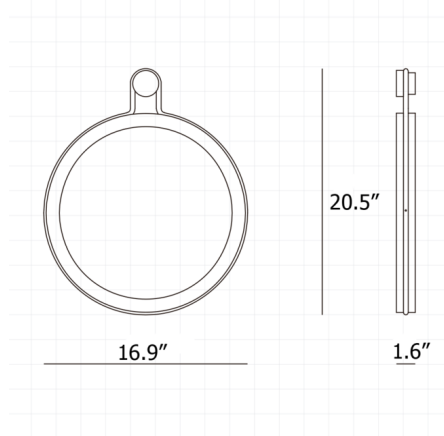

Lightology

lightology.com
866-954-4489
04-23-26

Project: _____

Company: _____

Location: _____ Fixture Type: _____

SPEC #: **STL1266704**

Approved On: _____ Approved By: _____

Utility Round Mirror By Stellar Works

Description

The Utility Mirror offers a sophisticated take on classic industrial design. This round mirror features a solid wood frame encircled by a steel tube for an understated decorative accent.

Shown in natural walnut / mirror

Specifications

COLOR	Mirror
BODY FINISH	Natural Walnut
WATTAGE	N/A
DIMMER	N/A
DIMENSIONS	16.92"W x 20.47"H x 1.57"D
BULB	N/A
COUNTRY OF ORIGIN	China

CLICK TO VIEW PRODUCT

Notes: