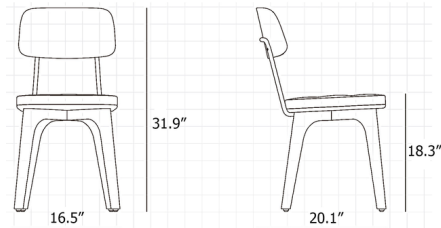

### Specifications

COLOR	Omega Ice Leather
BODY FINISH	Natural Oak
WATTAGE	N/A
DIMMER	N/A
DIMENSIONS	16.5"W x 31.9"H x 20.1"D
BULB	N/A
COUNTRY OF ORIGIN	China

CLICK TO VIEW PRODUCT

Notes: