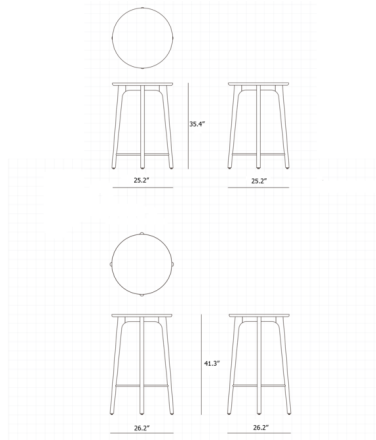

By Stellar Works

Description

The Utility Cafe Table offers a sophisticated take on a classic industrial design. The table's shape is inspired by utilitarian work tables seen in workshops and factories but fashionably elevated by solid wood legs and gold-colored steel piping. Utility's combination of styles makes it a perfect addition to residential and commercial interiors alike.

Shown in natural walnut

Specifications

COLOR	N/A
BODY FINISH	Natural Walnut
WATTAGE	N/A
DIMMER	N/A
DIMENSIONS	25.19"W x 35.43"H
BULB	N/A
COUNTRY OF ORIGIN	China

CLICK TO VIEW PRODUCT

Notes: