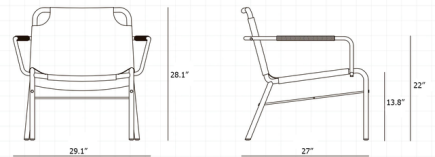

Lightology

lightology.com
866-954-4489
04-21-26

Project: _____

Company: _____

Location: _____ Fixture Type: _____

SPEC #: **STL1266718**

Approved On: _____ Approved By: _____

Valet Lounge Chair By Stellar Works

Description

The Valet Lounge Chair pairs a slim tubular frame with a leather sling seat for an intriguing look that is both elegant and inviting. The arms are wrapped in leather cord and a gold-colored crossbar beneath the seat add the understated accent of warm materials.

Shown in black / saddle leather

Specifications

COLOR	Saddle Leather
BODY FINISH	Black
WATTAGE	N/A
DIMMER	N/A
DIMENSIONS	29.1"W x 28.1"H x 27"D
BULB	N/A
COUNTRY OF ORIGIN	China

CLICK TO VIEW PRODUCT

Notes: