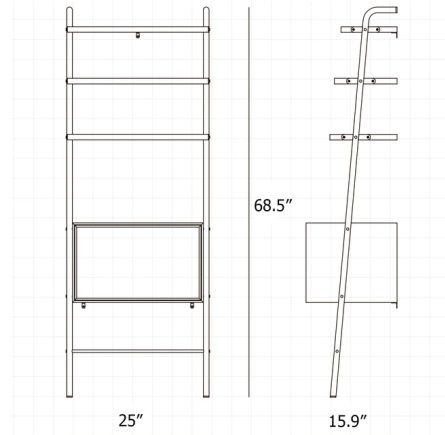

Lightology

lightology.com
866-954-4489
04-25-26

Project: _____

Company: _____

Location: _____ Fixture Type: _____

SPEC #: **STL1266721**

Approved On: _____ Approved By: _____

Valet Hi-Fi Console

By Stellar Works

Description

The Valet Hi-Fi Console pairs a slim tubular frame with a wooden veneer cabinet and shelves for an elegant and inviting look. This rack is designed to lean against the wall and makes for a perfect stand for stereo equipment and decorative accents.

Specifications

COLOR	N/A
BODY FINISH	N/A
WATTAGE	N/A
DIMMER	N/A
DIMENSIONS	25"W x 68.5"H x 15.9"D
BULB	N/A
COUNTRY OF ORIGIN	China

CLICK TO VIEW PRODUCT

Notes: