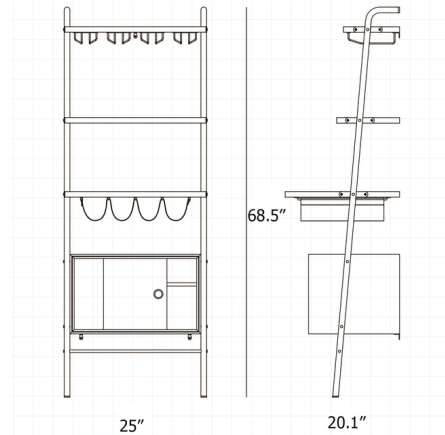

### Description

The Valet Mixology Center pairs a slim tubular frame with a wooden veneer cabinet and shelves for an elegant and inviting look. This rack is designed to lean against the wall and makes for a perfect place to mix cocktails. A leather bottle rack and steel hangers to hold glasses provide ample storage space.

### Specifications

COLOR	Natural Walnut
BODY FINISH	Black
WATTAGE	N/A
DIMMER	N/A
DIMENSIONS	25"W x 68.5"H x 20.1"D
BULB	N/A
COUNTRY OF ORIGIN	China

CLICK TO VIEW PRODUCT

Notes: