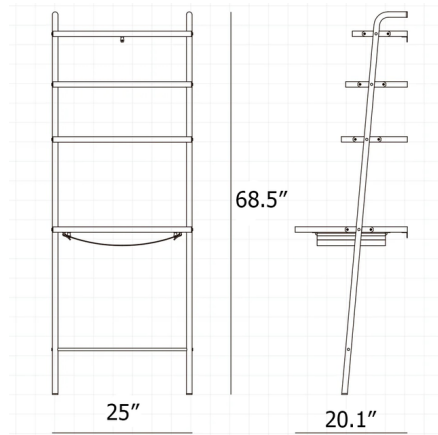

By Stellar Works

Description

The Valet Desk Shelves pair a slim tubular frame with a wood veneer desktop and shelves for an elegant and inviting look. This unit is designed to lean against the wall and makes for a perfect laptop stand or writing table, while the shelves can be used to store extra office supplies or display decorations. A leather sling beneath the desktop provides additional storage and adds the warm accent of natural materials.

Shown in black / natural walnut

Specifications

COLOR	Natural Walnut
BODY FINISH	Black
WATTAGE	N/A
DIMMER	N/A
DIMENSIONS	25"W x 68.5"H x 20.07"D
BULB	N/A
COUNTRY OF ORIGIN	China

CLICK TO VIEW PRODUCT

Notes: