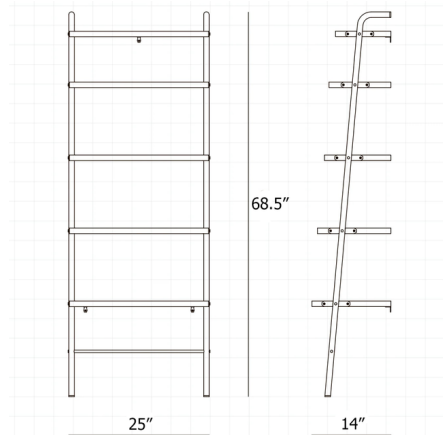

## Valet Office Shelf

By Stellar Works

### Description

The Valet Office Shelf pairs a slim tubular frame with wooden veneer shelves for an elegant and inviting look. This rack is designed to lean against the wall and makes for a perfect spot to display decorative accents or store office supplies.

### Specifications

COLOR	Natural Walnut
BODY FINISH	Black
WATTAGE	N/A
DIMMER	N/A
DIMENSIONS	25\"W x 65.5\"H x 14\"D
BULB	N/A
COUNTRY OF ORIGIN	China

CLICK TO VIEW PRODUCT

Notes: