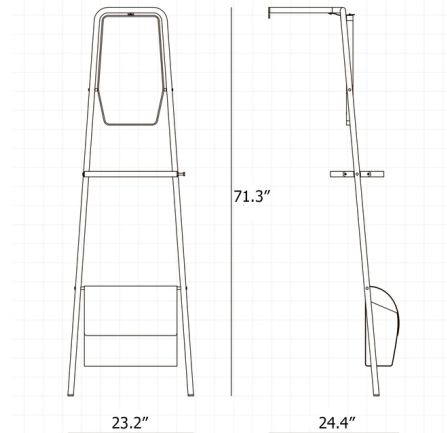

By Stellar Works

Description

The Valet Shelf pairs a slim tubular frame with a leather sling storage compartment for an intriguing look that is both elegant and inviting. This rack is designed to lean against the wall, and a wood veneer shelf serves as a handy place for storing or displaying additional objects.

Shown in black / saddle leather

Specifications

COLOR	Saddle Leather
BODY FINISH	Black
WATTAGE	N/A
DIMMER	N/A
DIMENSIONS	23.22\"W x 71.25\"H x 24.4\"D
BULB	N/A
COUNTRY OF ORIGIN	China

CLICK TO VIEW PRODUCT