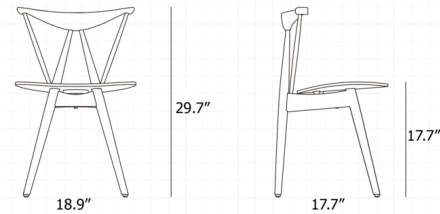

By Stellar Works

Description

The Wohlert Piano Chair is a reissued version of Danish designer Vilhelm Wohlert's classic mid-century design. The chair's frame is constructed from solid wood with a wood veneer seat and features a unique shape where functional support structures take on a sculptural aesthetic.

Shown in natural walnut

Specifications

COLOR	N/A
BODY FINISH	Natural Walnut
WATTAGE	N/A
DIMMER	N/A
DIMENSIONS	18.89"W x 29.72"H x 17.71"D
BULB	N/A
COUNTRY OF ORIGIN	China

CLICK TO VIEW PRODUCT

Notes: