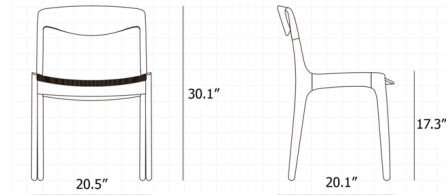

### Specifications

COLOR	N/A
BODY FINISH	Natural Walnut / Black Paper Cord
WATTAGE	N/A
DIMMER	N/A
DIMENSIONS	20.55"W x 30.1"H x 20.07"D
BULB	N/A
COUNTRY OF ORIGIN	China

CLICK TO VIEW PRODUCT

Notes: