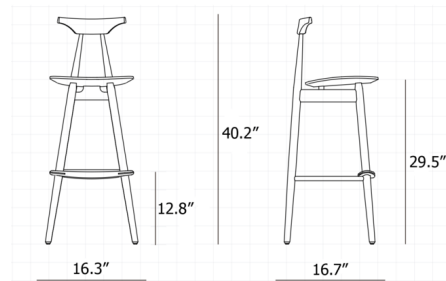

By Stellar Works

Description

The Wohlert Bar Chair is a reworked version of Danish designer Vilhelm Wohlert's classic mid-century design. The chair's frame is constructed from solid wood and features a unique shape where functional support structures take on a sculptural aesthetic.

Shown in natural walnut

Specifications

COLOR	N/A
BODY FINISH	Natural Walnut
WATTAGE	N/A
DIMMER	N/A
DIMENSIONS	16.41"W x 40.23"H x 16.65"D
BULB	N/A
COUNTRY OF ORIGIN	China

CLICK TO VIEW PRODUCT

Notes: