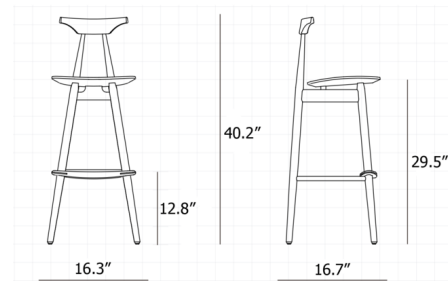

By Stellar Works

Description

The Wohlert Bar Chair is a reworked version of Danish designer Vilhelm Wohlert's classic mid-century design. The chair's frame is constructed from solid wood and features a unique shape where functional support structures take on a sculptural aesthetic.

Shown in natural walnut

Specifications

COLOR	N/A
BODY FINISH	Natural Walnut
WATTAGE	N/A
DIMMER	N/A
DIMENSIONS	16.41\"W x 40.23\"H x 16.65\"D
BULB	N/A
COUNTRY OF ORIGIN	China

CLICK TO VIEW PRODUCT

Notes: