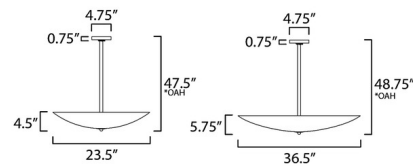

CLICK TO VIEW PRODUCT

Notes: