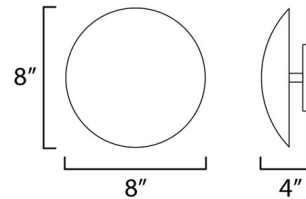

Lightology

lightology.com
866-954-4489
05-31-26

Project: _____

Company: _____

Location: _____ Fixture Type: _____

SPEC #: **STM1266745**

Approved On: _____ Approved By: _____

Vesta Warm Dim Wall Sconce

By Studio M

Description

The Vesta Warm Dim Wall Sconce is inspired by the temple of a Roman Goddess. The shallow inverted vessel, a symbol of hearth and home, casts a warm glow of light across your wall. Note: The integrated Warm Dim LED warms from 3000K to 2200K as you dim to perfectly mimic incandescent lighting. Note: Matte White / French Gold and Black / French Gold finishes have an inner French Gold lining.

Specifications

COLOR	N/A
BODY FINISH	Polished Chrome
WATTAGE	15W
DIMMER	Low Voltage Electronic
DIMENSIONS	8"W x 8"H x 4"D
INTEGRATED LED MODULE	1 x LED/15W/120-277V LED

Technical Information

LAMP LIFE	35000 hours
COLOR RENDERING	90 CRI
LAMP COLOR	3000K Warm Dim
LUMENS/WATT	66.67
LUMINOUS FLUX	1000 lumens

CLICK TO VIEW PRODUCT

Notes: