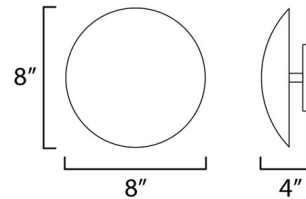

Shown in polished chrome

Specifications

COLOR	N/A
BODY FINISH	Polished Chrome
WATTAGE	15W
DIMMER	Low Voltage Electronic
DIMENSIONS	8"W x 8"H x 4"D
INTEGRATED LED MODULE	1 x LED/15W/120-277V LED

Technical Information