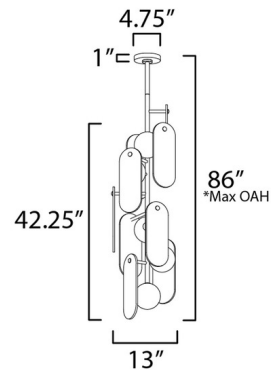

### Specifications

COLOR	Dichroic Glass
BODY FINISH	Natural Aged Brass
WATTAGE	20W
DIMMER	Standard 120V
DIMENSIONS	13"W x 42.25"H
BULB INCLUDED	5 x JCD/G9/4W/120V LED

### Technical Information

PRODUCT DIMENSIONS	Min/Max Overall Height: 50" - 86"
LAMP LIFE	25000 hours
COLOR RENDERING	90 CRI
LAMP COLOR	3000K
LUMENS/WATT	350.00
LUMINOUS FLUX	1400 lumens

Shown in natural aged brass / dichroic glass