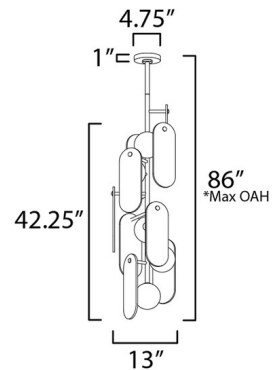

CLICK TO VIEW PRODUCT

Notes: