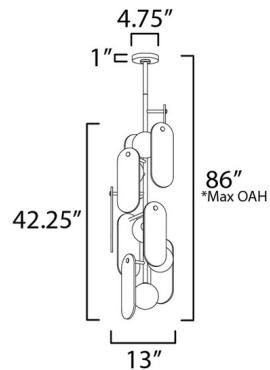

CLICK TO VIEW PRODUCT

Notes: