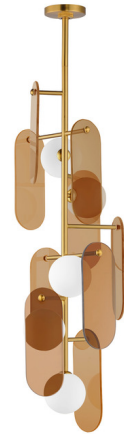

Lightology

lightology.com
866-954-4489
04-22-26

Project: _____

Company: _____

Location: _____ Fixture Type: _____

SPEC #: **STM1266778**

Approved On: _____ Approved By: _____

Megalith Vertical Glass Pendant By Studio M

Description

The Megalith Vertical Glass Pendant brings a strong, decorative presence to your interior space. The smooth rounded transparent glass panels hang from iron stems, hugging glass globes that bounces a warm glow of light across your room. Luxe Red Awards - Reader's Choice award winner.

Specifications

COLOR Amber
BODY FINISH Natural Aged Brass
WATTAGE 20W
DIMMER Standard 120V
DIMENSIONS 13"W x 42.25"H
BULB INCLUDED 5 x JCD/G9/4W/120V LED

Technical Information

PRODUCT DIMENSIONS Min/Max Overall Height: 50" - 86"
LAMP LIFE 25000 hours
COLOR RENDERING 90 CRI
LAMP COLOR 3000K
LUMENS/WATT 350.00
LUMINOUS FLUX 1400 lumens

Shown in natural aged brass / amber

CLICK TO VIEW PRODUCT

Notes: