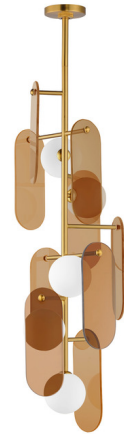

Lightology

lightology.com
866-954-4489
06-30-26

Project: _____

Company: _____

Location: _____ Fixture Type: _____

SPEC #: **STM1266778**

Approved On: _____ Approved By: _____

Megalith Vertical Glass Pendant By Studio M

Description

The Megalith Vertical Glass Pendant brings a strong, decorative presence to your interior space. The smooth rounded transparent glass panels hang from iron stems, hugging glass globes that bounces a warm glow of light across your room. Luxe Red Awards - Reader's Choice award winner.

Specifications

COLOR Amber
BODY FINISH Natural Aged Brass
WATTAGE 20W
DIMMER Standard 120V
DIMENSIONS 13"W x 42.25"H
BULB INCLUDED 5 x JCD/G9/4W/120V LED

Technical Information

PRODUCT DIMENSIONS Min/Max Overall Height: 50" - 86"
LAMP LIFE 25000 hours
COLOR RENDERING 90 CRI
LAMP COLOR 3000K
LUMENS/WATT 350.00
LUMINOUS FLUX 1400 lumens

Shown in natural aged brass / amber

CLICK TO VIEW PRODUCT

Notes: